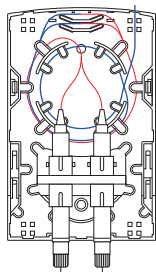

Product Information

The Cleerline™ SSF-ITB2 Indoor Terminal box provides space for up to 2 feedthrough adapters.

Adapters are not included.

Example Winding Cable Diagram

Example cable winding diagram, left. Internal construction of Indoor Terminal Box allows cable winding.

Wall-Mounted Installation

Drill two holes in wall according to screw hole opening distance. Place box to match and fasten using included wall anchors.

Screw hole openings

Wall Anchor