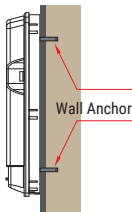

Product Information

The Cleerline™ SSF-ITB2 Indoor Terminal box provides space for up to 2 feedthrough adapters.

Adapters are not included.

Example Winding Cable Diagram

Example cable winding diagram, left. Internal construction of Indoor Terminal Box allows cable winding.

Wall-Mounted Installation

Drill two holes in wall according to screw hole opening distance. Place box to match and fasten using included wall anchors.

Screw hole openings

Wall Anchor