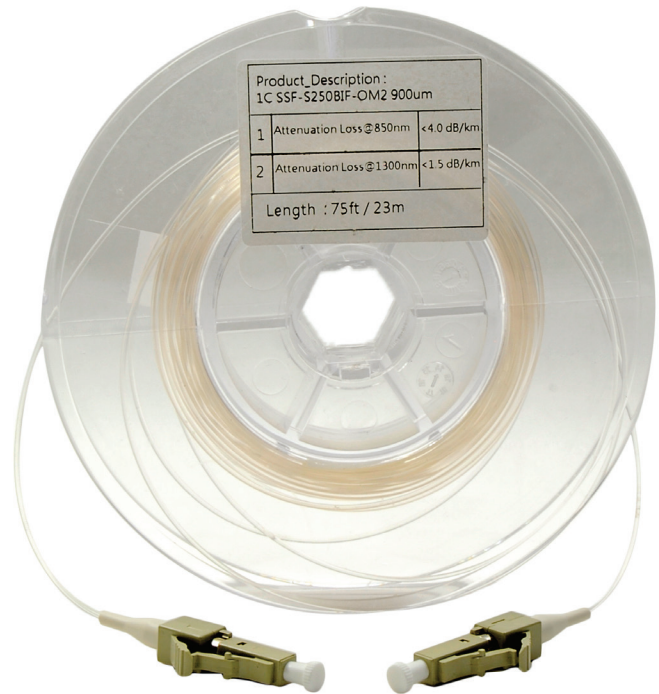

SSF™ CLEERFIBER cable provides fiber optic speed and reliability in one clear strand of cable that can disappear into any setting.

Offering the same strength, safety, and speed of termination as the entire line of SSF™ fiber optic solutions, CLEERFIBER provides signal distribution without penetrating walls, greatly increasing the design possibilities for interior systems. SSF™ CLEERFIBER makes it possible to discreetly connect components in almost any internal location with a cable that resembles fishing line.

SSF™ CLEERFIBER is a single strand of SSF™ 50/125/250 μm multimode fiber contained within a 900 μm transparent jacket. The cable can be routed and placed inconspicuously along baseboards or ceilings, up walls, or directed anywhere for easy indoor point-to-point cable placement. The cable can be caulked and painted over, becoming virtually invisible.

APPLICATIONS

- Voice or data communications and video
- Flexibility in FTTH applications
- Allows connectivity with clear SSF™ 50/125/250 μm fiber placed inside a clear 900 μm tube
- Indoor transparent optical cable enables quick, convenient and inconspicuous placement for point-to-point connections

PART NUMBER	DESCRIPTION	FIBER COUNT	NOMINAL DIAMETER	LENGTH
SSF-CLRMMLCLC-75	Simplex LCLC	1 Fiber	900 μm	75 ft / 23 m
SSF-CLRMMLCLC-125	Simplex LCLC	1 Fiber	900 μm	125 ft / 38 m
SSF-CLRMMSCSC-75	Simplex SCSC	1 Fiber	900 μm	75 ft / 23 m
SSF-CLRMMSCSC-125	Simplex SCSC	1 Fiber	900 μm	125 ft / 38 m