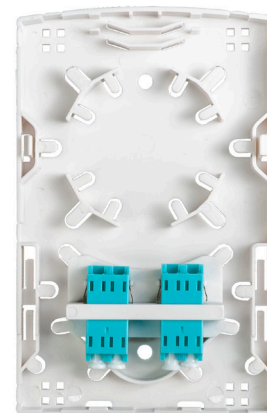

The Cleerline™ SSF-ITB2 Indoor Terminal box provides space for up to 2 feed-thru adapters. The indoor terminal box is designed to fit in small spaces, including behind television and display screens. The convenient design provides secure cable winding for an organized installation.

This terminal box features an easily removable, snap-on cover panel. The lower portion of the cover slides up for easy access to the external side of the adapters. Inside the terminal box, a winding area provides further cable management.

FEATURES AND BENEFITS

- Accommodates up to 2 feed-thru adapters
- Lower part of cover slides to allow easy feed-thru access
- Cable winding area
- Low profile for smaller space installations

Adapters are Not Included

SPECIFICATIONS

feed-thru Capacity	2 (feed-thru not included - Holds 2 SC simplex or 4 LC duplex)
Dimensions	5" H x 3.1" W x 1" D
Weight	0.14 lbs empty
Material	Plastic

PART NUMBER

DESCRIPTION

SSF-ITB2	Indoor Terminal Box, Empty
----------	----------------------------